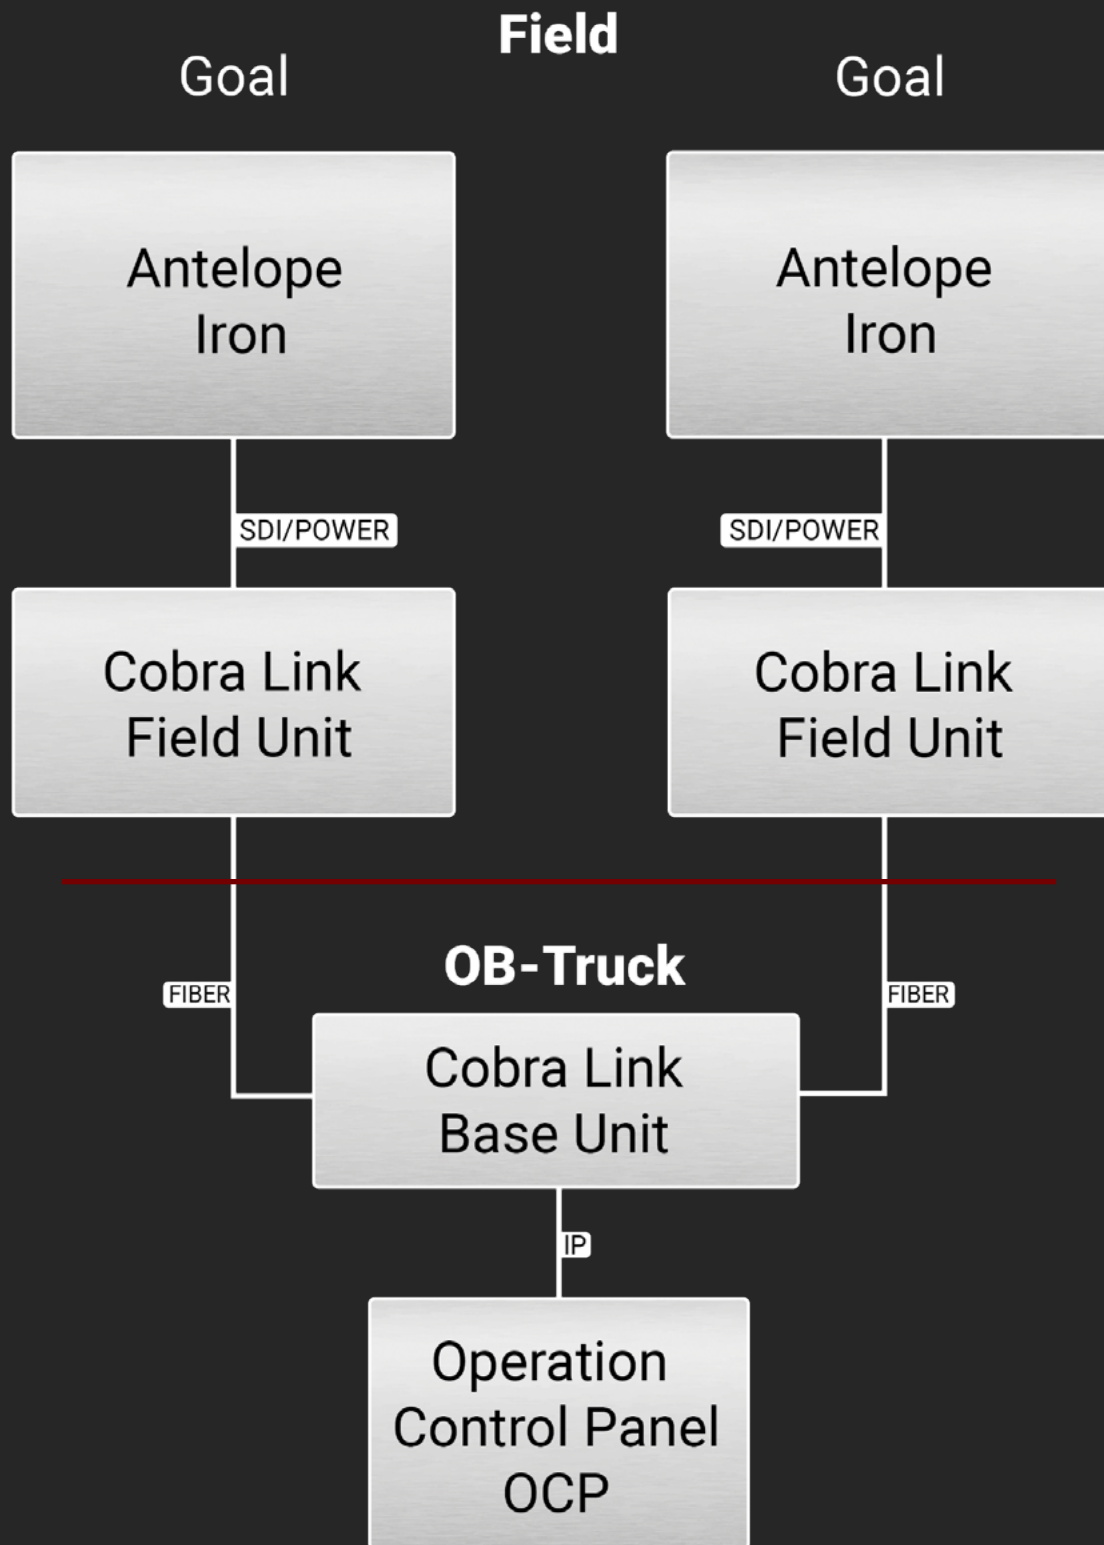

ANTELOPE IRON STADIUM SET