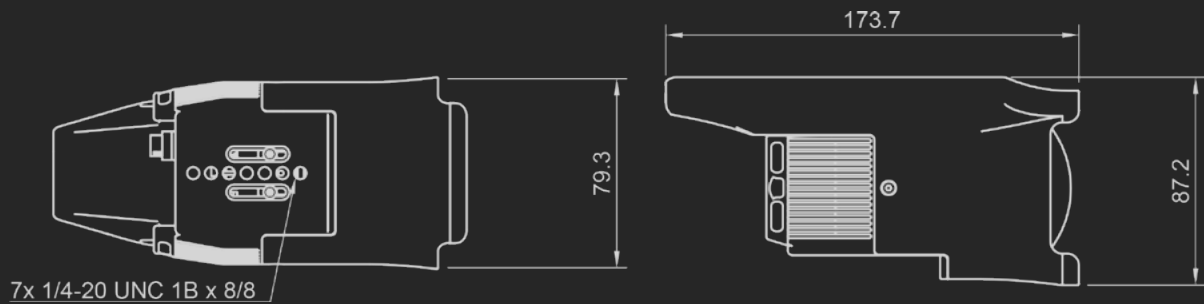

The Antelope Iron stands out as a cutting-edge and versatile mini camera in the broadcast market, combining a compact, lightweight build with a high-resolution 1" HDR sensor. It offers swift and hassle-free setup, full remote control capability, and comprehensive features including color adjustments, gamma curve options (REC709, HLG), as well as iris and focus control.

The Operation Control Panel (OCP), provides intuitive remote control over multiple cameras. With the Antelope OCP, you can effortlessly adjust picture and color settings, control iris and focus, and configure all camera parameters. A single OCP can connect and control up to six cameras, streamlining your workflow and maximizing efficiency.