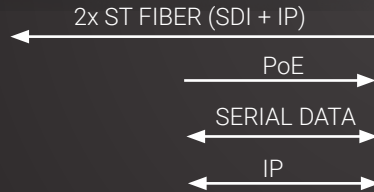

Antelope Camera System GmbH
Hamburg - Germany
info@antelope-cs.de

www.antelope-cs.de

antelope
CAMERA SYSTEMS