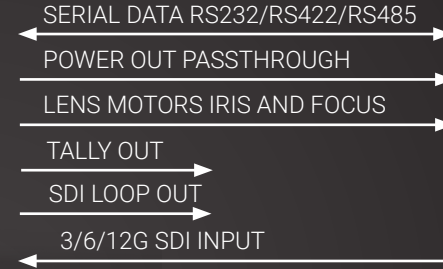

GET CONNECTED

KRAKEN
CONNECT

Smart Connection

- ✓ Cam data + pwr
- ✓ Lens control
- ✓ IP - PoE

COBRA LINK
MINI 

Fiber Conversion

- ✓ 12G/3G-SDI
- ✓ SDI loop out
- ✓ SMPTE option

Stackable Design

- ✓ Flexible setup
- ✓ Multicam
- ✓ Rack mountable

BROADCAST ACCESSORIES

antelope
CAMERA SYSTEMS 

Universal camera interface

KRAKEN
CONNECT

COBRA LINK
MINI

Mini fiber conversion

OB TRUCK/
CTRL ROOM